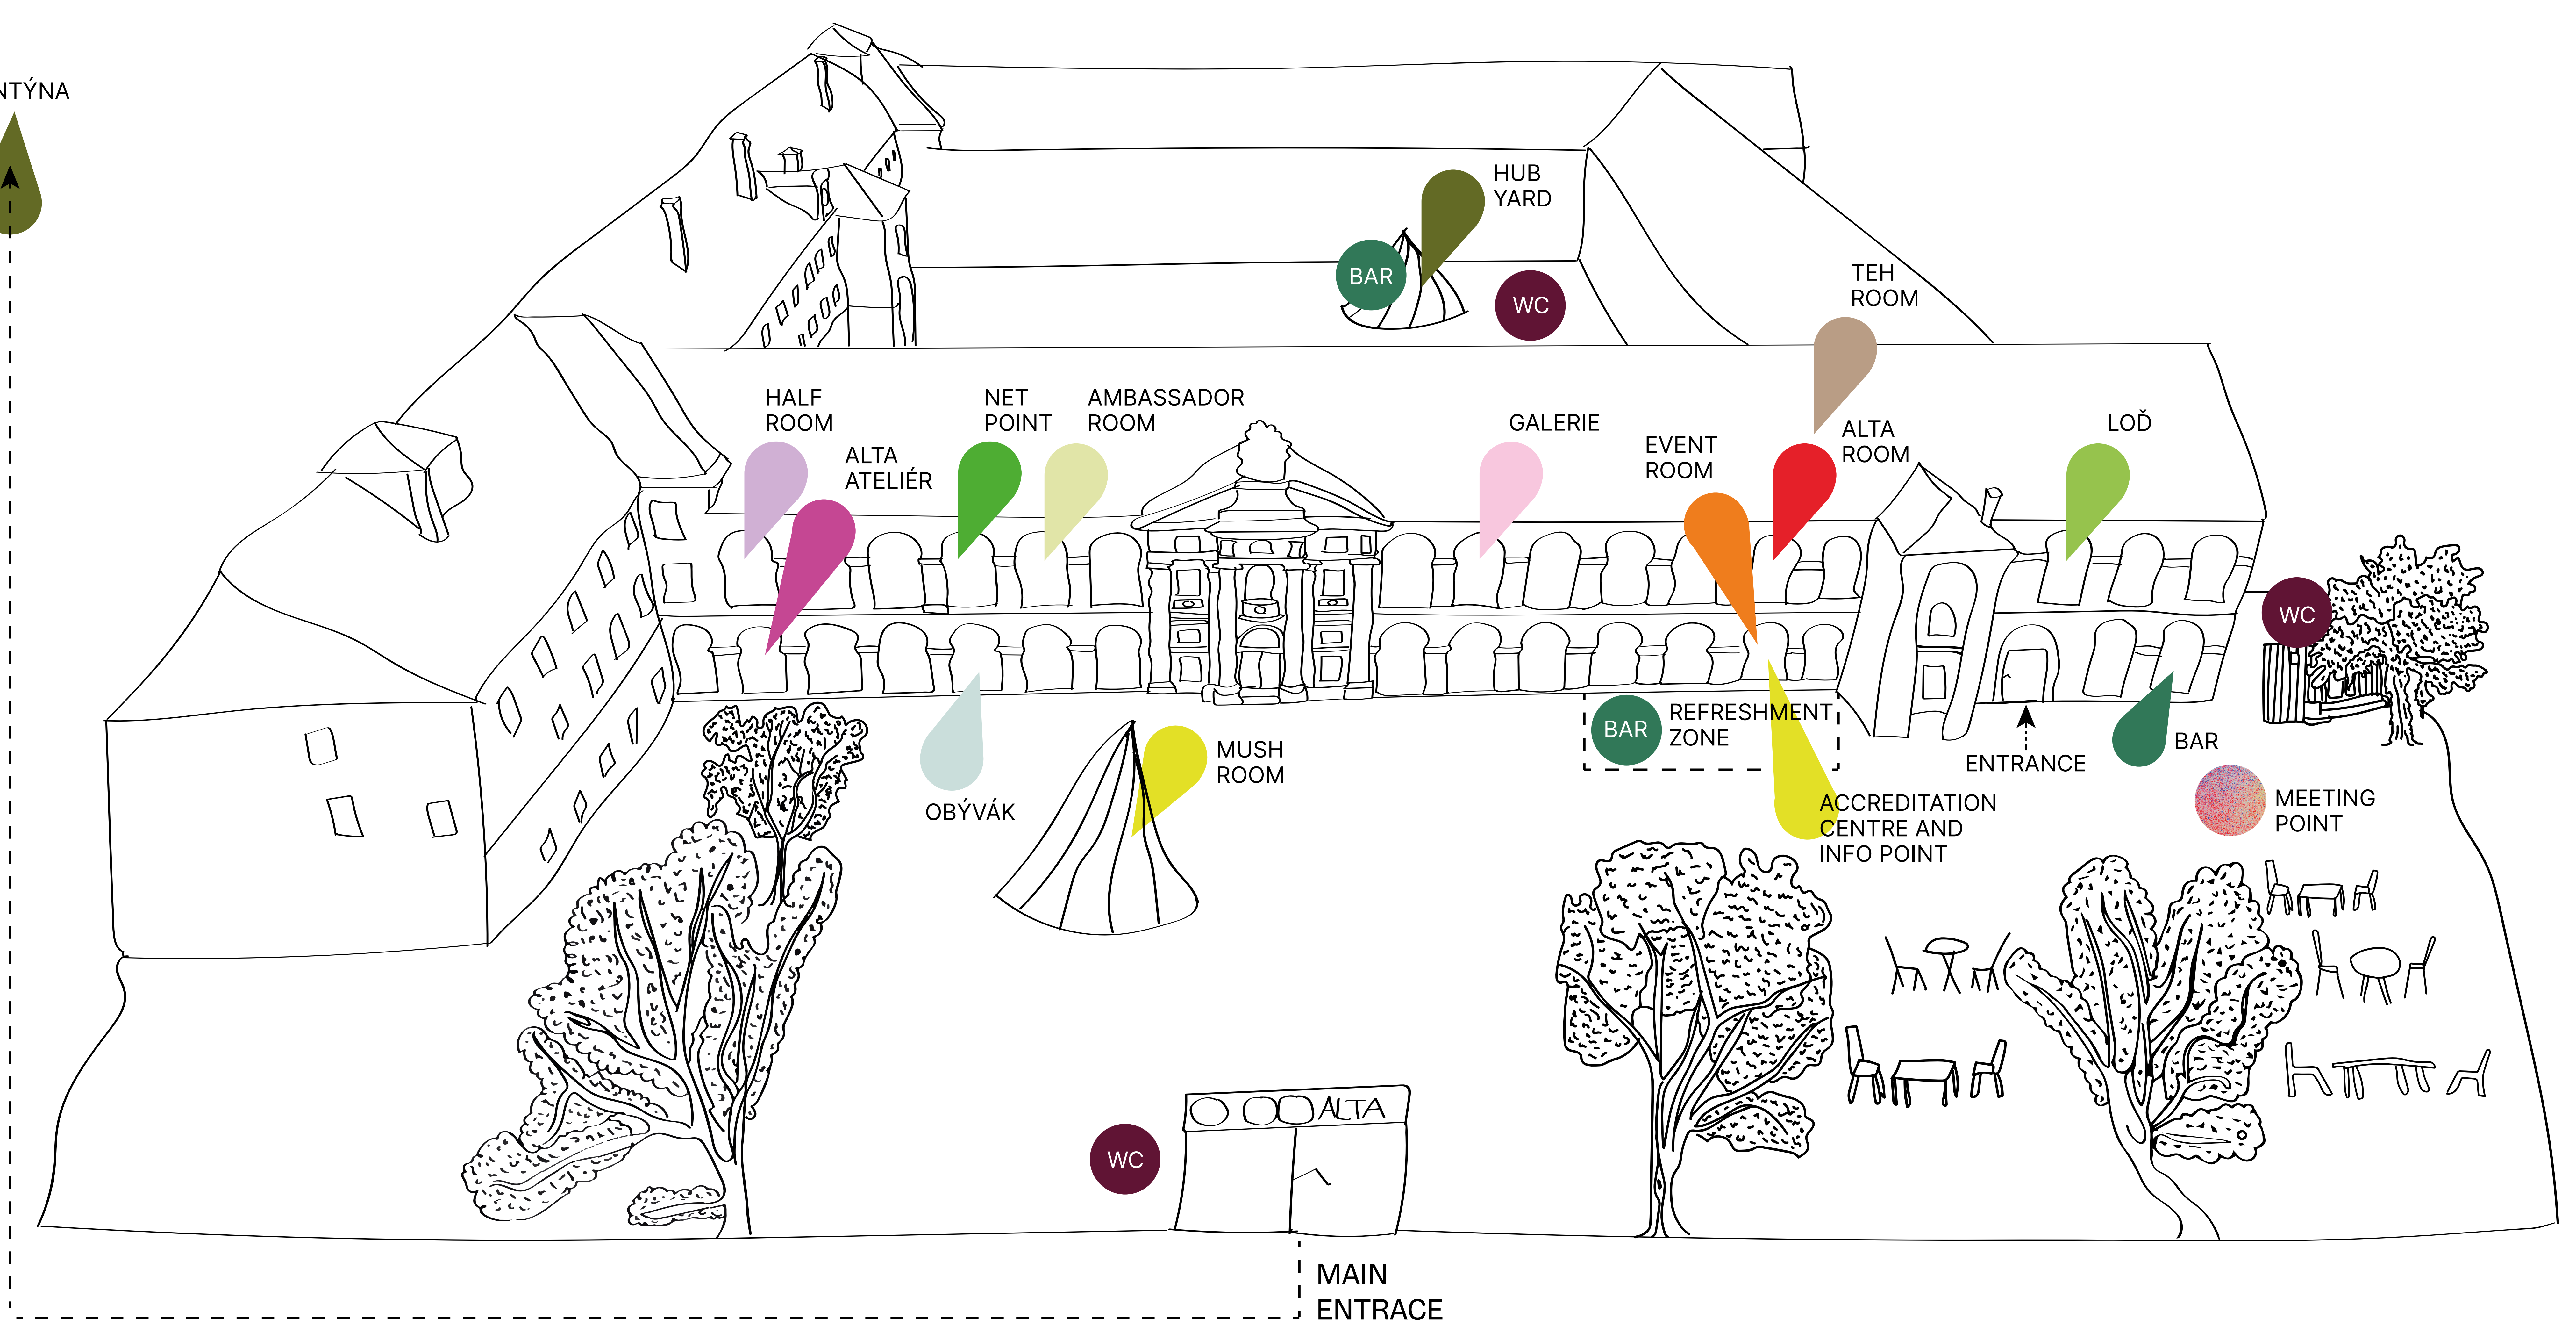

KANTÝNA

HUB YARD
BAR
WC

TEH ROOM

HALF ROOM
ALTA ATELIÉR
NET POINT
AMBASSADOR ROOM

GALERIE
EVENT ROOM
ALTA ROOM
LOĎ

OBÝVÁK

MUSH ROOM

BAR
REFRESHMENT ZONE

ENTRANCE

WC

MEETING POINT

ACCREDITATION CENTRE AND INFO POINT

WC

ALTA

MAIN ENTRANCE